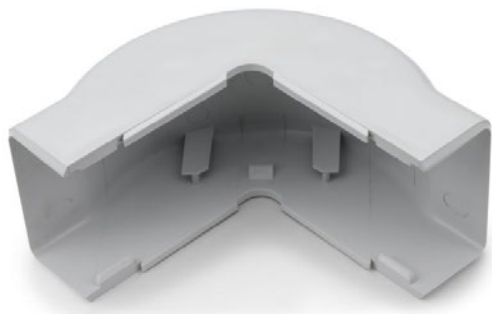

Specification Sheet

Part Number: TSR3W-29-1

External Corner Cover, 1-3/4", 1" Bend Radius, PVC, White, 1/bag

Article Number

250-32905

Type

TSR3-29-1

Color

White (WH)

Features & Benefits

- Tamper resistant covers with hidden latch provide security while allowing quick entry for cable maintenance.
- PVC construction is lightweight, durable and more affordable than metallic raceway systems.
- Flexible hinge is designed to reduce stress cracking and discoloration from repeated opening and closing.
- Systems and fittings are available in white, office white and ivory to coordinate with a variety of décor.
- Fittings incorporate a minimum 1" bend radius to meet TIA/EIA 568-B and 569-A standards.

Quantity Per

bag

Product Description

HellermannTyton surface raceway systems are the ideal solution for routing communication and power cables. No need to break into existing walls - raceway systems are designed to route cable along wall surfaces. Made of a PVC material, components are durable and affordable; and the one-piece construction and adhesive tape backing make positioning and mounting easy. HellermannTyton offers a low voltage TSR system and a power rated TSRP system that are available in three different diameters to accommodate different cable and wire bundle and conduit sizes. Both systems include a complete line of fittings and junction boxes that allow for clean and professional installations. TSR surface raceway systems can be used to route a variety of communication cable, including high speed UTP and fiber optic cable.

Short Description

External Corner Cover, 1-3/4", 1" Bend Radius, PVC, White, 1/bag

Global Part Name

TSR3-29-1-PVC-WH

Material

Polyvinylchloride (PVC)

Material Shortcut

PVC